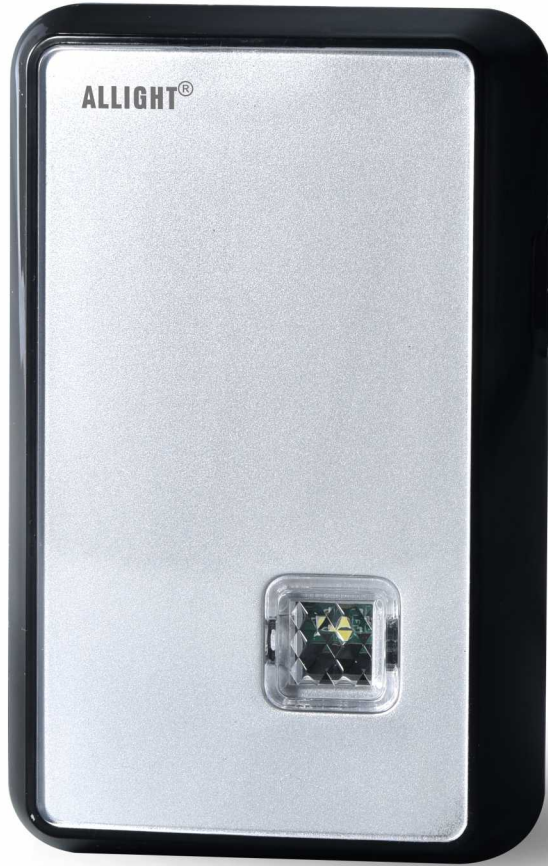

American flat plug

SELF - POWERED WIRELESS DOORBELL

No Batteries

Self-Power Technology

MICRO-ENERGY HARVESTING TECHNOLOGY

KINETIC ENERGY

ELECTRICAL ENERGY

SELF - POWERED WIRELESS DOORBELL