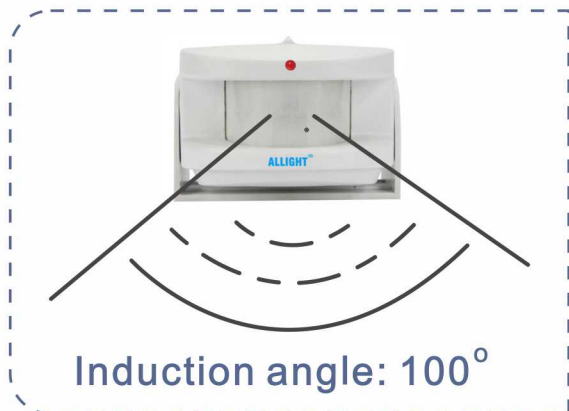

AUTOMATIC INFRARED SENSOR