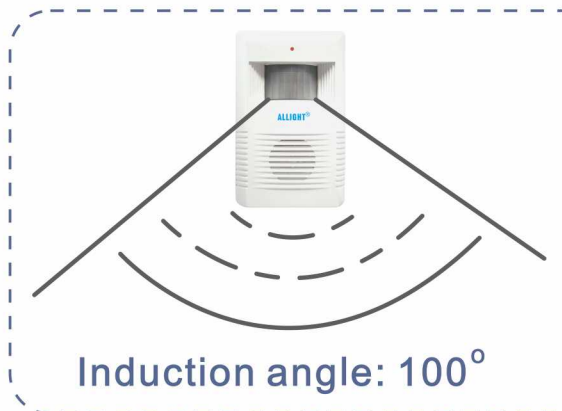

Senor transmitter : two option (a.alarming sound; b. use with receiver)

Working frequency : 315MHz/433.92MHz

Induction angle : 100° (Fan-shaped angle) + adjustable

Receive/ Transmit distance : >130~150m (in the open air)

Receiver / Transmitter: 105x180x35mm / 82x57x54mm

AUTOMATIC INFRARED SENSOR

Automatic Infrared Sensor Doorbell

AG-320 (DC)

Infrared Induction Doorbell

Working voltage: DC 3x1.5V AAA
Induction distance: 3-7m
Induction angle: 100°
Sonority: 85dB
Receiver : 105x180x35mm