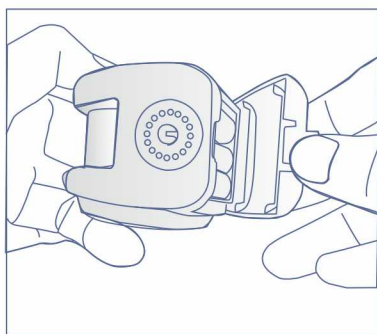

Automatic Infrared Sensor Doorbell

AG-320 (DC)

Infrared Induction Doorbell

Working voltage: DC 3x1.5V AAA
Induction distance: 3-7m
Induction angle: 100°
Sonority: 85dB
Receiver : 105x180x35mm

AG-319 (DC)

Light Induction Doorbell

Working voltage: DC 3x1.5V AA
Induction distance: 3-7m
Induction angle: 100°
Sonority: 85dB
Receiver : 64x34x100mm

AG-310(DC)

Infrared Induction Doorbell

Working voltage: DC 3x1.5V AA
Induction distance: 3-7m
Induction angle: 100°
Sonority: 85dB
Receiver : 64x34x100mm

Energy Saving

Fashion Design

Touch Button

Easy To Install

More Choices, More Fun