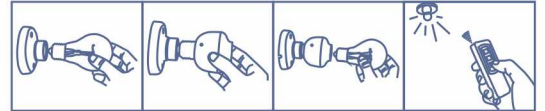

LIGHTING REMOTE CONTROL LAMP HOLDER

Model No. : WK-918K

Working radio frequency : 315MHz / 433.92MHz
 Input voltage : 110V/60Hz 220V/50Hz
 Battery : 12V 23A (attached)
 Output power(220V) : energy saving lamp / LED light :150W
 incandescent lamp : 400W
 Operating range : 40 meters (open areas)