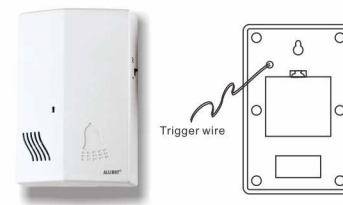

Transmitter : 35 x 25 x 75 mm

Q-9804 LED indicator light

Volume : Low / Middle / High

Music : 8 chord 32musics

Working voltage : DC 2x1.5V AA battery

Product size : 116 x 28 x 150mm

Musical Wired Doorbell

Q-300 (DC) LED indicator light